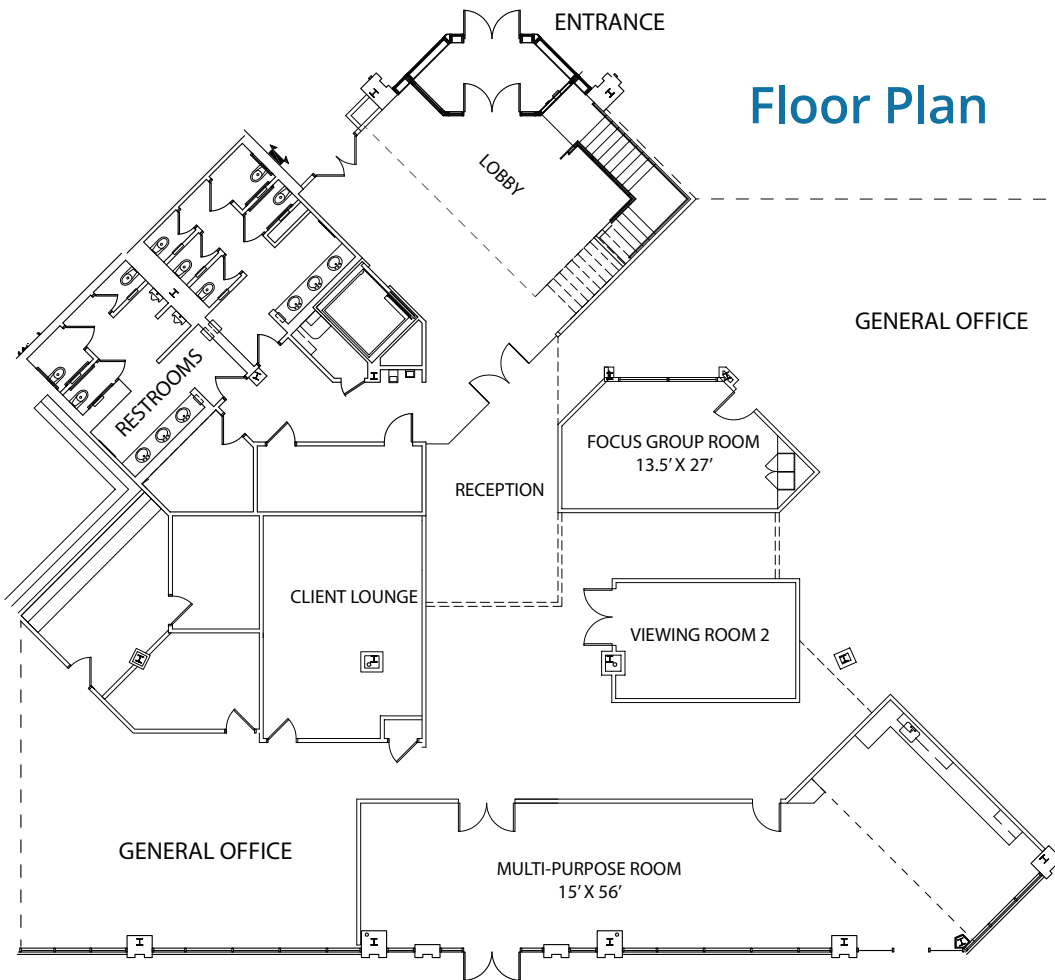

Product & Sensory Testing Facility

Floor Plan

reception area